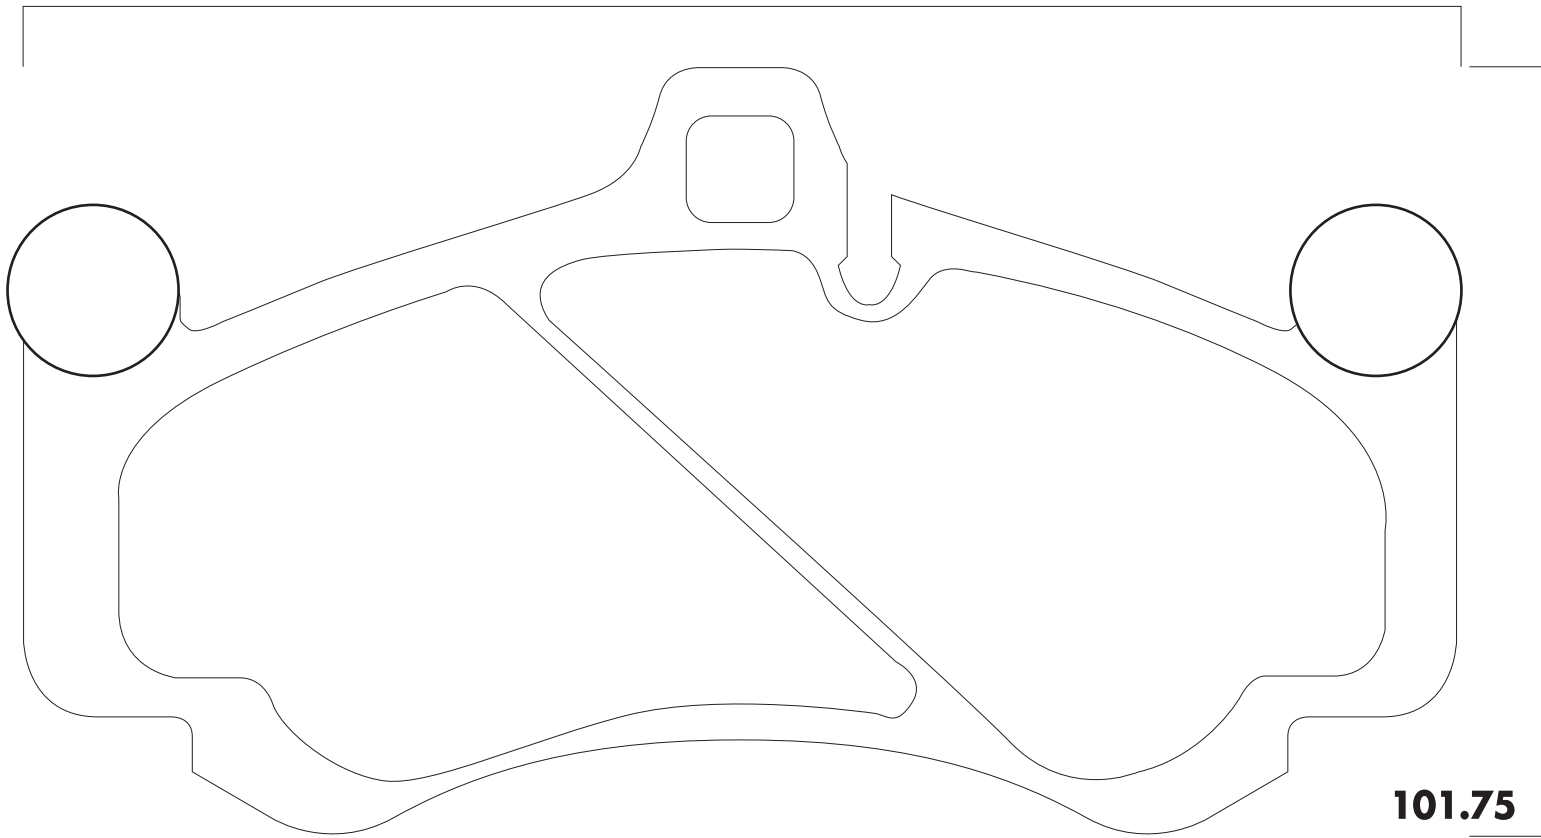

No. **GF515**

Kranz
GIGA'S

Galvin
Auto Sport 

Porsche

190.15

101.75