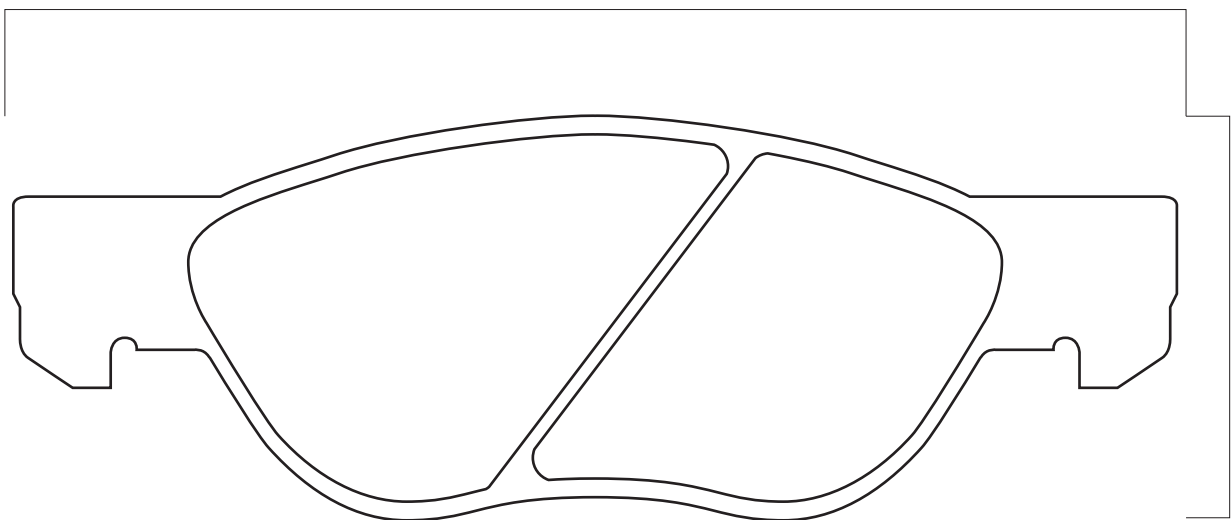

No. **GF711**

Kranz
GIGA'S

Galvin
Auto Sport

ALFAROMEIO / FIAT / LANCIA / MASERATI / FERRARI

156.2

53.1

156.2

53.1